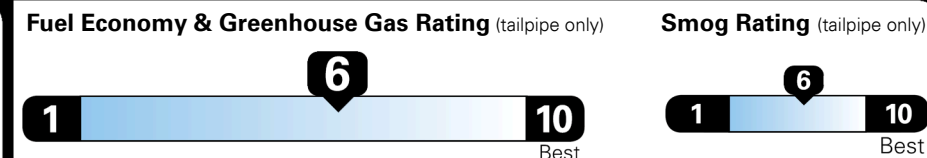

EPA DOT Fuel Economy and Environment

Gasoline Vehicle

Fuel Economy
34 MPG
combined city/hwy
2.9 gallons per 100 miles
Small SUVs range from 14 to 125 MPG. The best vehicle rates 146 MPGe.

You save $1,250
in fuel costs over 5 years compared to the average new vehicle.

Annual fuel cost $1,450