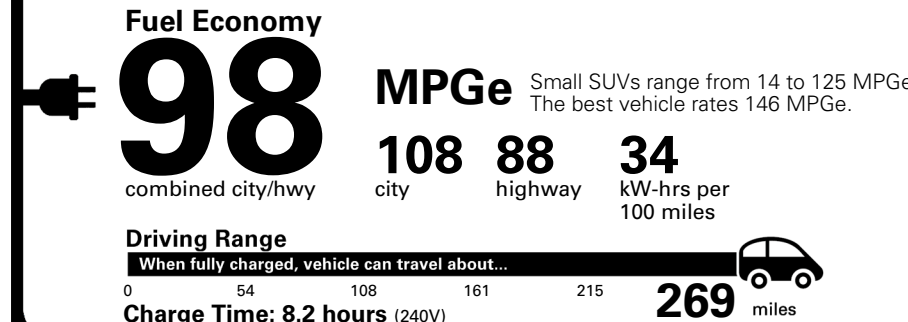

Star ratings range from 1 to 5 stars (★★★★★) with 5 being the highest.
Source: National Highway Traffic Safety Administration (NHTSA).
www.safercar.gov or 1-888-327-4236

STANDARD FEATURES:

AMERICA'S BEST WARRANTY

Inland Freight & Handling : \$1,600.00
Total Price : \$51,405.00

Proudly Supporting Hyundai Hope On Wheels and the Fight Against Pediatric Cancer Since 1998.

Fuel Economy and Environment

Electric Vehicle

You save \$4,000 in fuel costs over 5 years compared to the average new vehicle.

Annual fuel cost \$900

Actual results will vary for many reasons, including driving conditions and how you drive and maintain your vehicle. The average new vehicle gets 29 MPG and costs \$8,500 to fuel over 5 years. Cost estimates are based on 15,000 miles per year at \$0.17 per kW-hr. MPGe is miles per gasoline gallon equivalent. Vehicle emissions are a significant cause of climate change and smog.