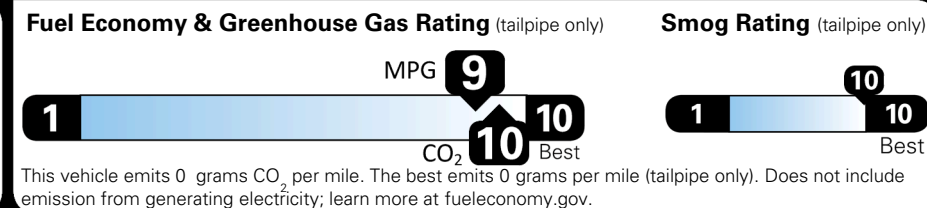

Actual results will vary for many reasons, including driving conditions and how you drive and maintain your vehicle. The average new vehicle gets 29 MPG and costs $8,500 to fuel over 5 years. Cost estimates are based on 15,000 miles per year at $0.17 per kW-hr. MPGe is miles per gasoline gallon equivalent. Vehicle emissions are a significant cause of climate change and smog.

fueleconomy.gov

Calculate personalized estimates and compare vehicles

Manufacturer's suggested retail price includes manufacturer's recommended pre-delivery service. Gasoline license and title fees state and local taxes and dealer installed options and accessories are not included in the manufacturer's suggested retail price. This label has been affixed to this vehicle by Hyundai Motor America, pursuant to the requirements of 15 U.S.C. 1231 et seq. which prohibits its removal or alteration prior to delivery to the ultimate purchaser.

PARTS CONTENT INFORMATION FOR VEHICLE IN THIS CARLINE:
U.S./CANADIAN PARTS CONTENT: 58 %
MAJOR SOURCES OF FOREIGN PARTS CONTENT: KOREA: 28 %

Note: Parts content does not include final assembly, distribution, or other non-parts costs.

FOR THIS VEHICLE:

FINAL ASSEMBLY POINT: ELLABELL, GEORGIA, U.S.A
COUNTRY OF ORIGIN:
ENGINE: U.S.A
TRANSMISSION: U.S.A

98 A 1